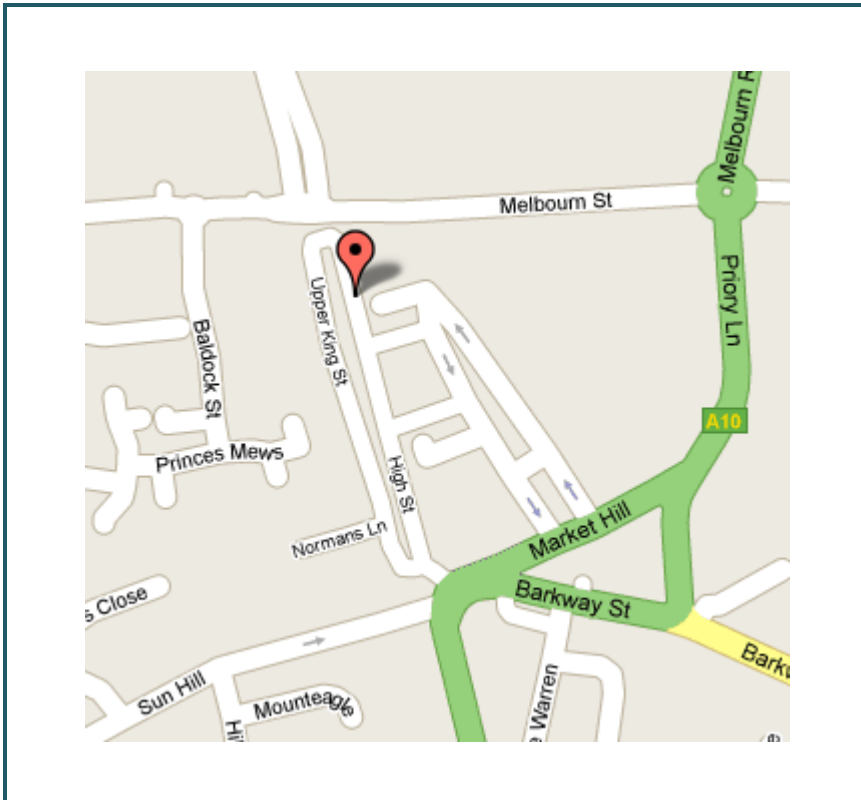

Royston Office

17 High Street
Royston
Hertfordshire
SG8 9AA

Tel: 01763 421 850

Getting Here

By Car: From the A10, upon reaching Royston, follow signs to the town centre. Be aware that a one way system is in operation. The office is located on the main street which is pedestrianised, and is just a few minutes walk from the car parking spots.

Parking: Parking is available in the market square behind Sumerfields and at a few other points in the centre.